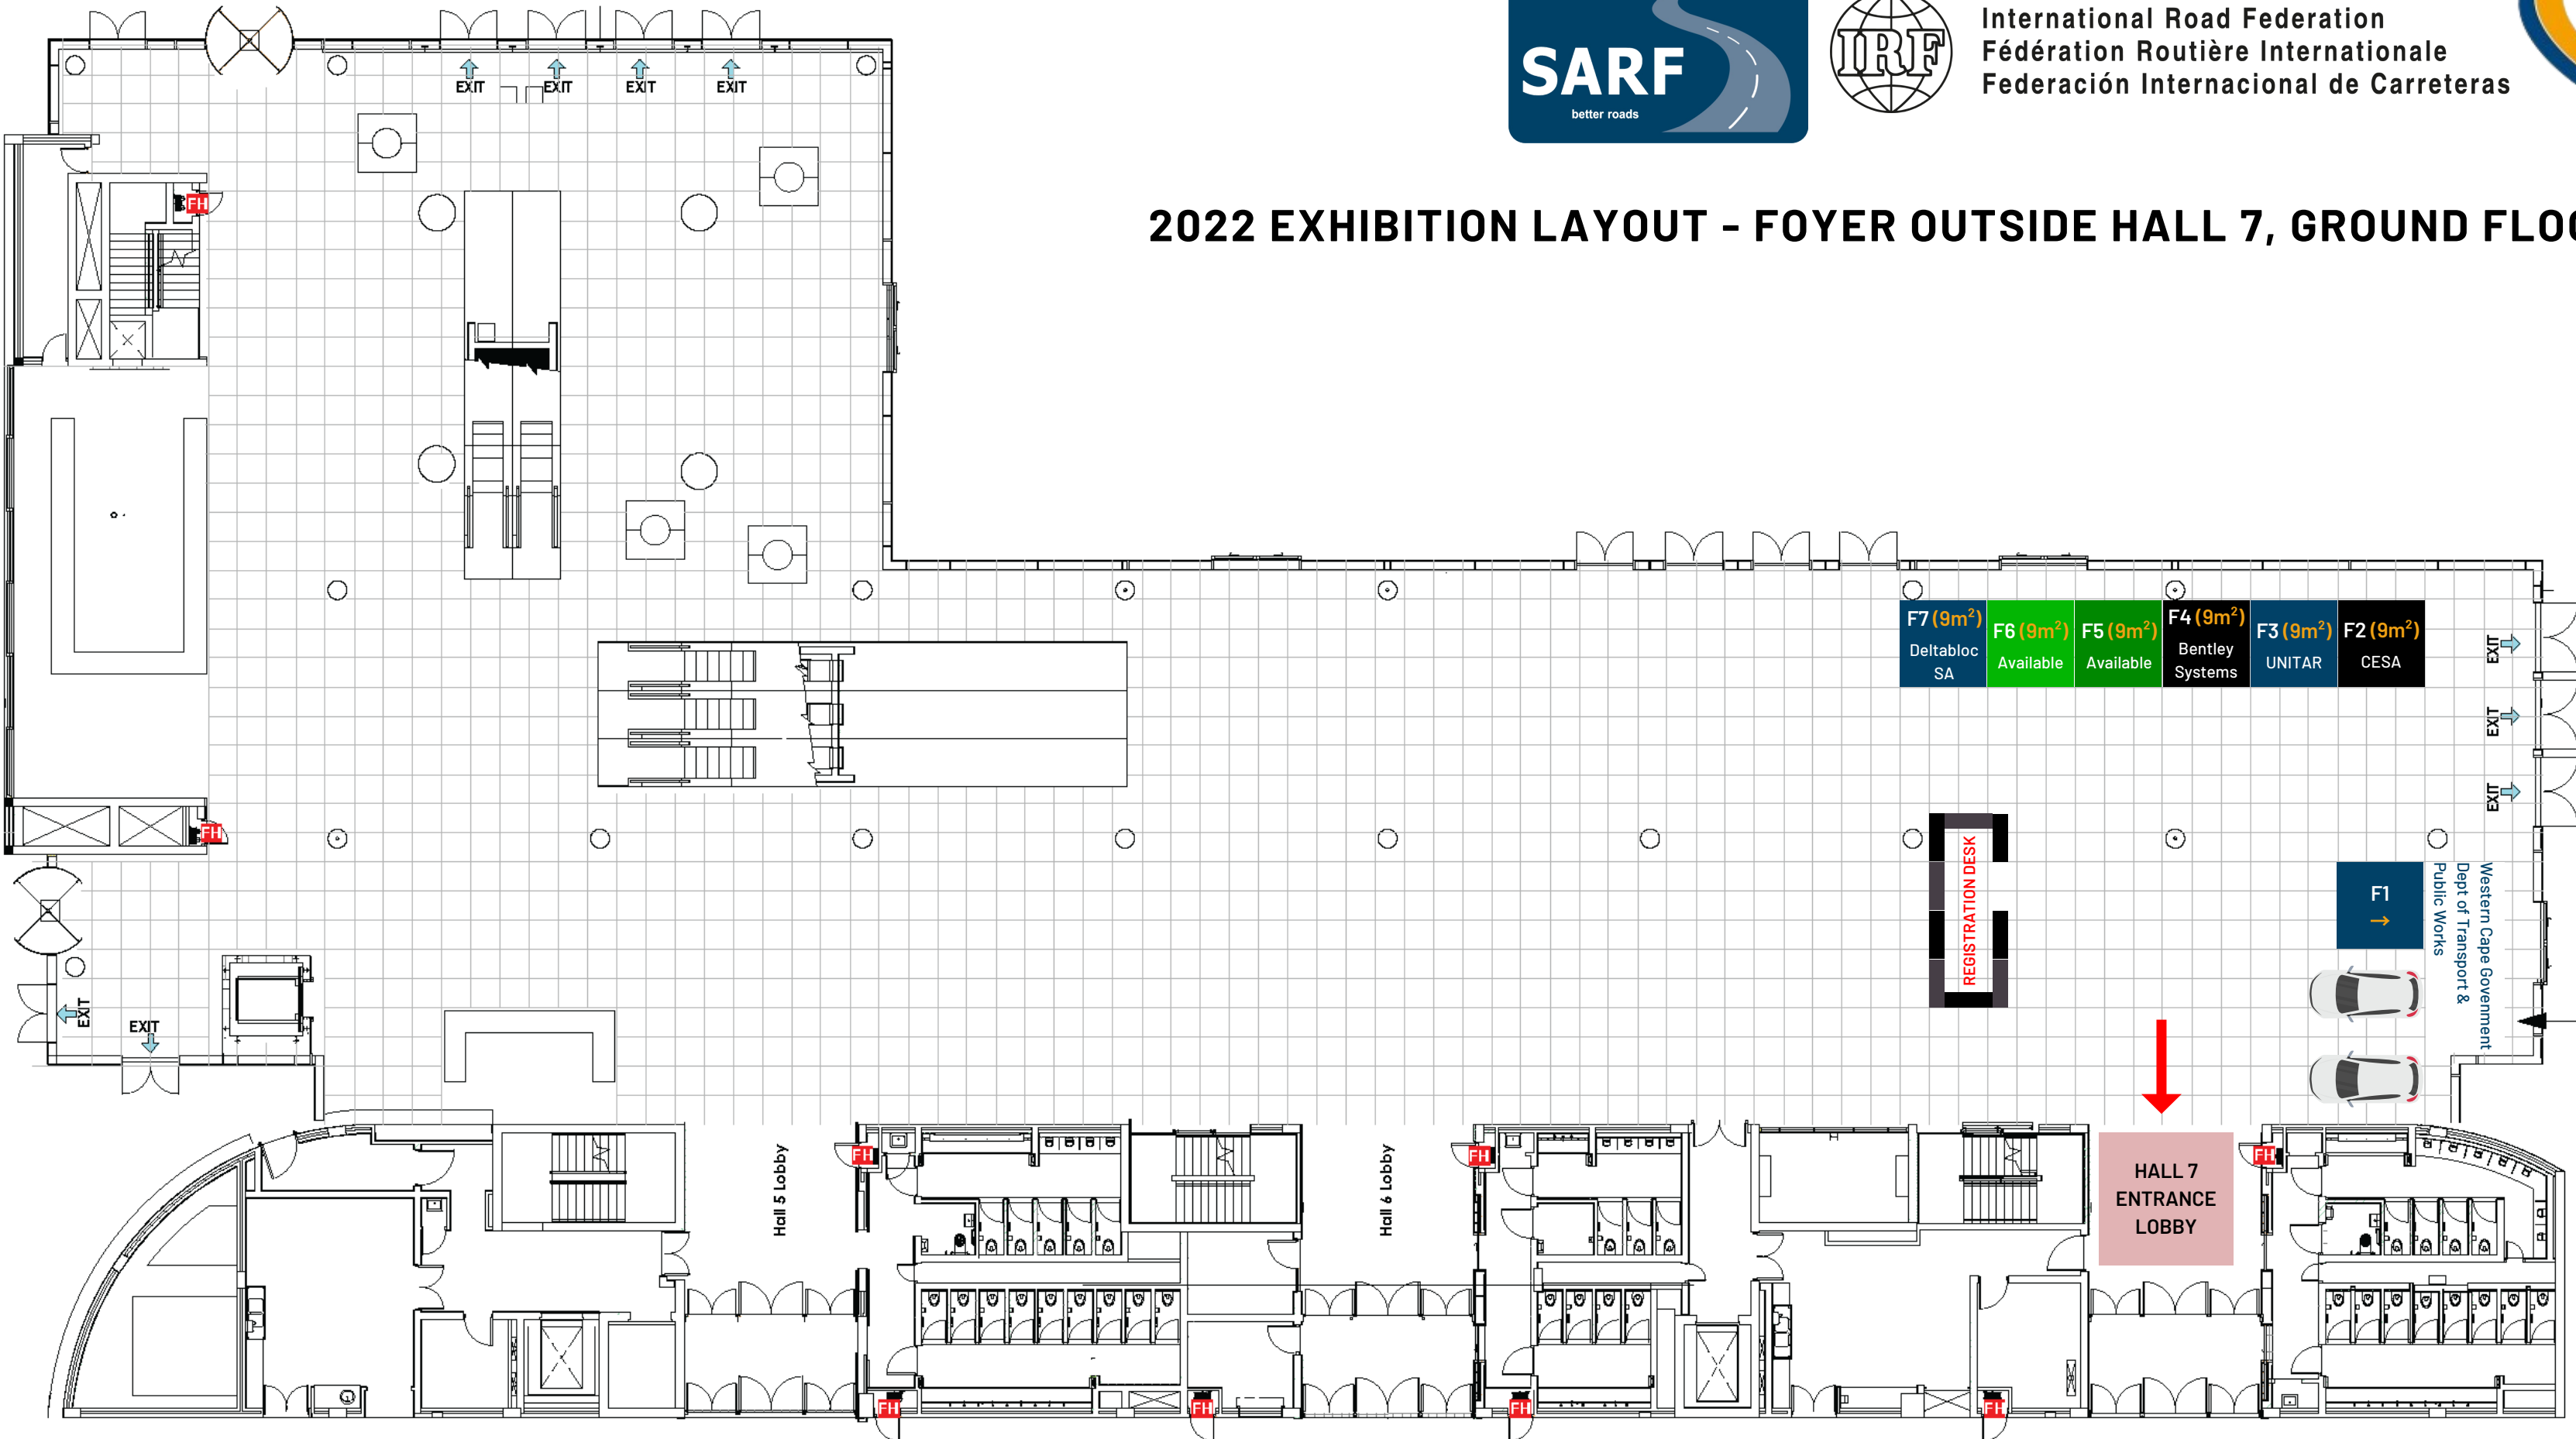

# 2022 EXHIBITION LAYOUT - HALL 7, GROUND FLOOR, CTICC 2

Parking in P5

1M X 1M GRID

OUTDOOR EXHIBITION SPACE  
 actual location of outdoor exhibitors subject to change

(6m²)  
 Roadlab Laboratories

(45m²)  
 ARRB Systems

International Road Federation  
 Fédération Routière Internationale  
 Federación Internacional de Carreteras

**2022 EXHIBITION LAYOUT - FOYER OUTSIDE HALL 7, GROUND FLOOR, CTICC 2**  
 Parking in P5

1M X 1M GRID