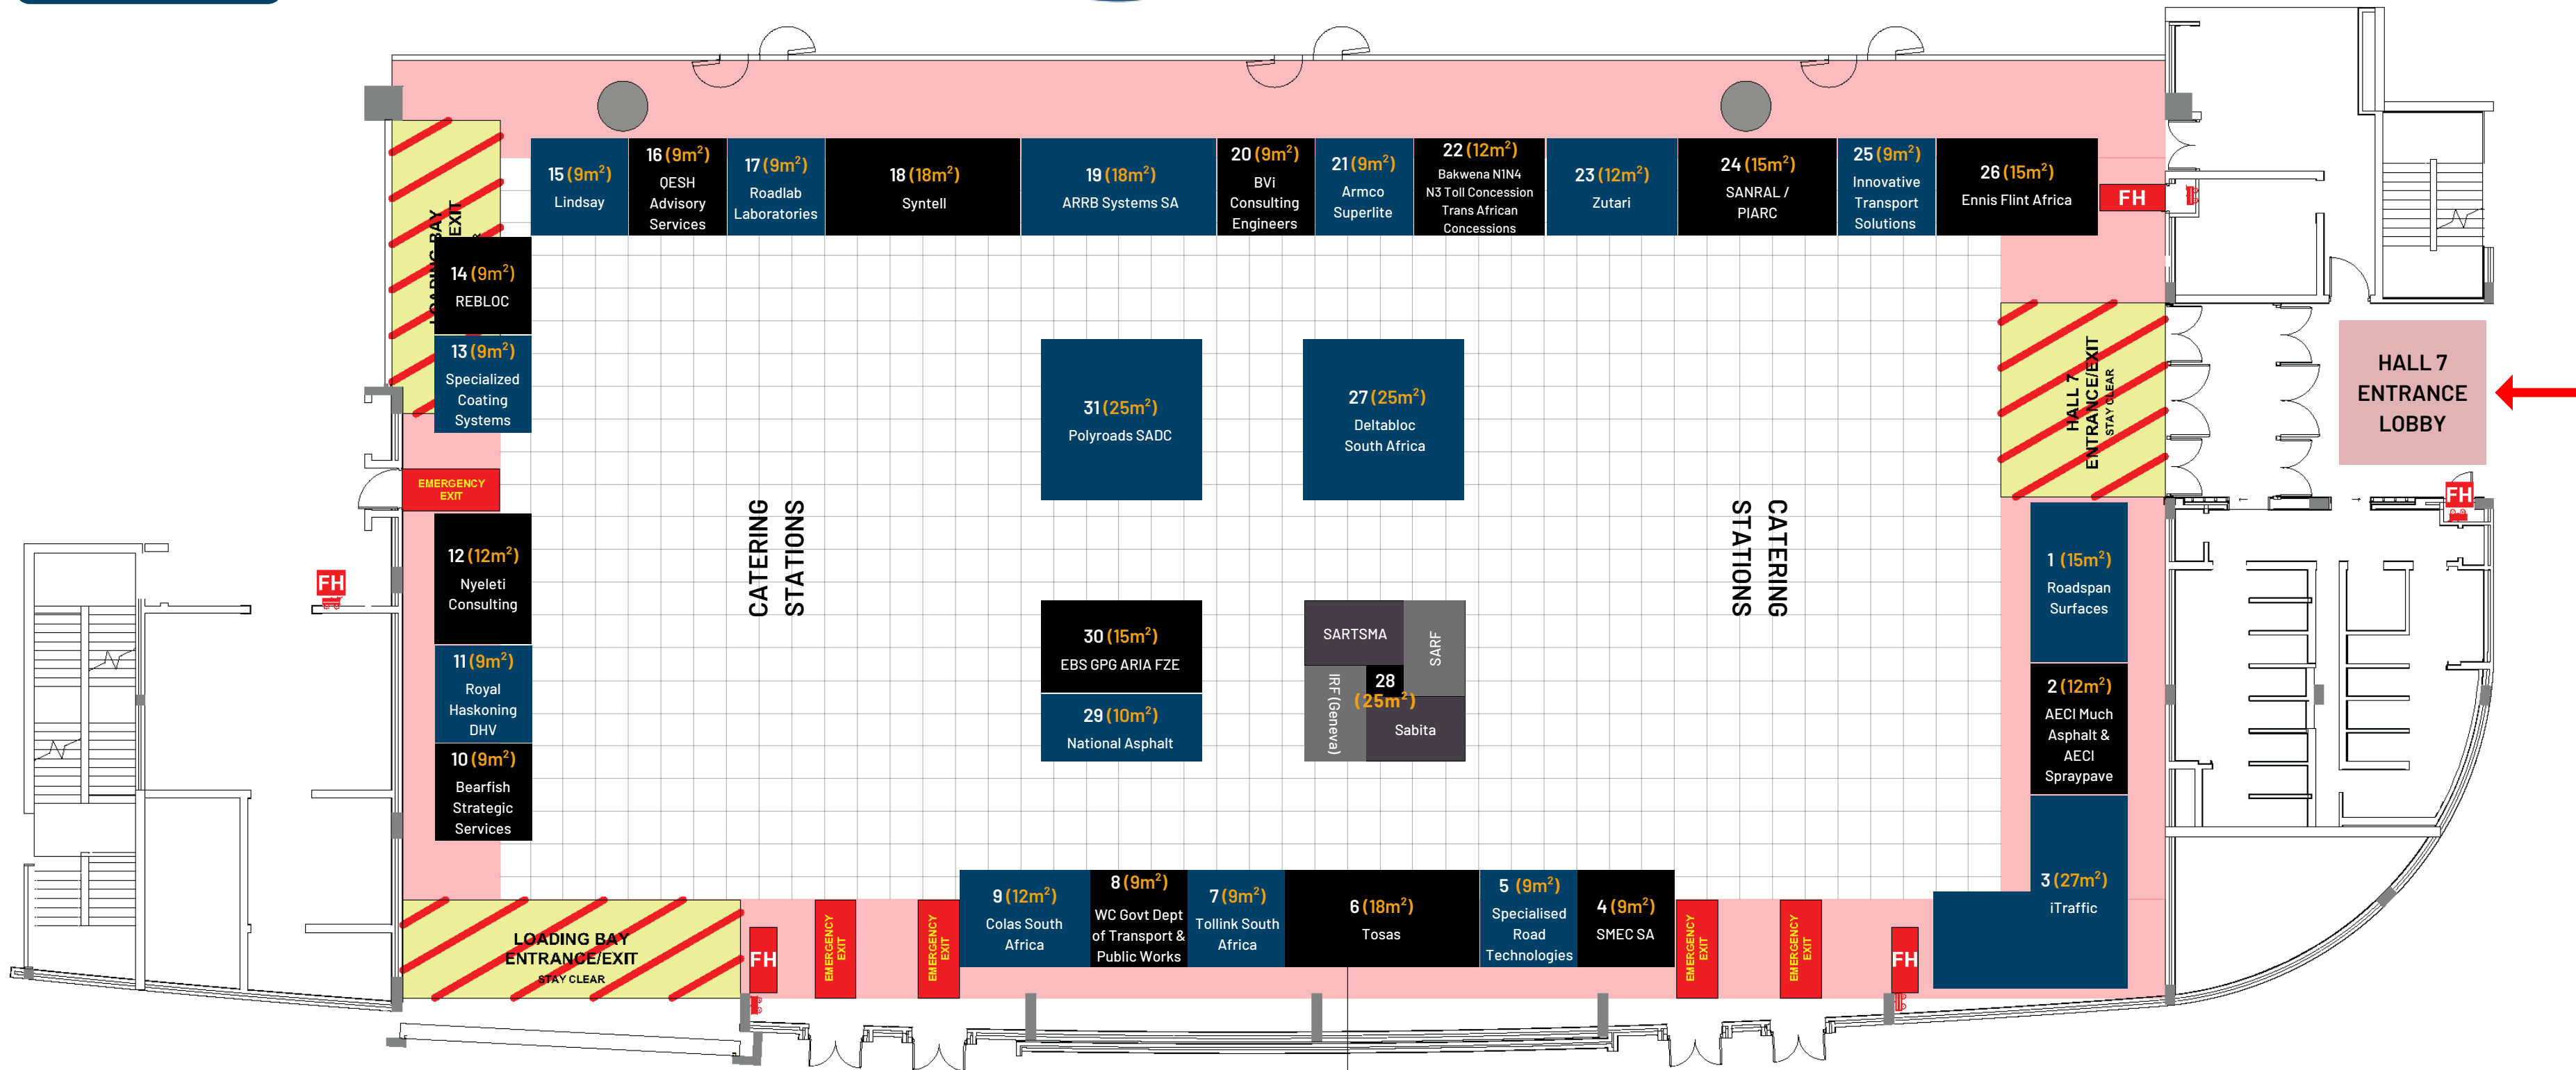

# 2022 EXHIBITION LAYOUT - HALL 7, GROUND FLOOR, CTICC 2

Parking in P5

1M X 1M GRID

OUTDOOR EXHIBITION SPACE  
 actual location of outdoor exhibitors subject to change

(6m²)  
 Roadlab Laboratories

(45m²)  
 ARRB Systems

International Road Federation  
 Fédération Routière Internationale  
 Federación Internacional de Carreteras

**2022 EXHIBITION LAYOUT - FOYER OUTSIDE HALL 7, GROUND FLOOR, CTICC 2**  
 Parking in P5

1M X 1M GRID